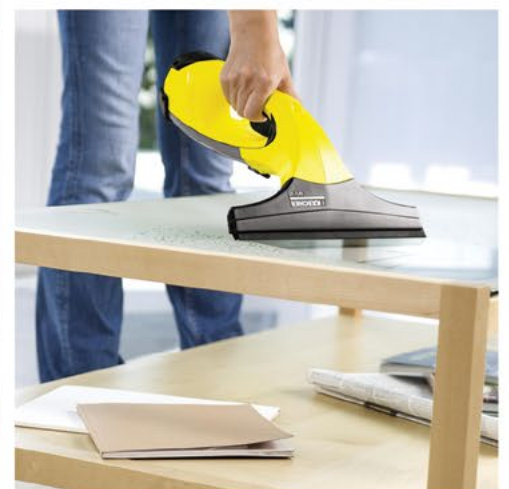

HOME & GARDEN CLEANING EQUIPMENT

KÄRCHER CENTER WINDHOEK

Unit 6, Lexior Building, 3414 Joule Street Southern Industrial Area - Windhoek
TEL: (061) 370 740 | FAX: (061) 370 747 | workshop@tmpn.com

28 Joule Street, Southern
Industrial Area, Windhoek
Tel: (061) 370 700

10-12 Nickel Street,
Prosperita, Windhoek
Tel: (061) 370 770

Ext 10, Eliaser Tuhadeleni
Street, Swakopmund
Tel: (064) 463 806

Main Road,
Oshakati
Tel: (065) 222 447